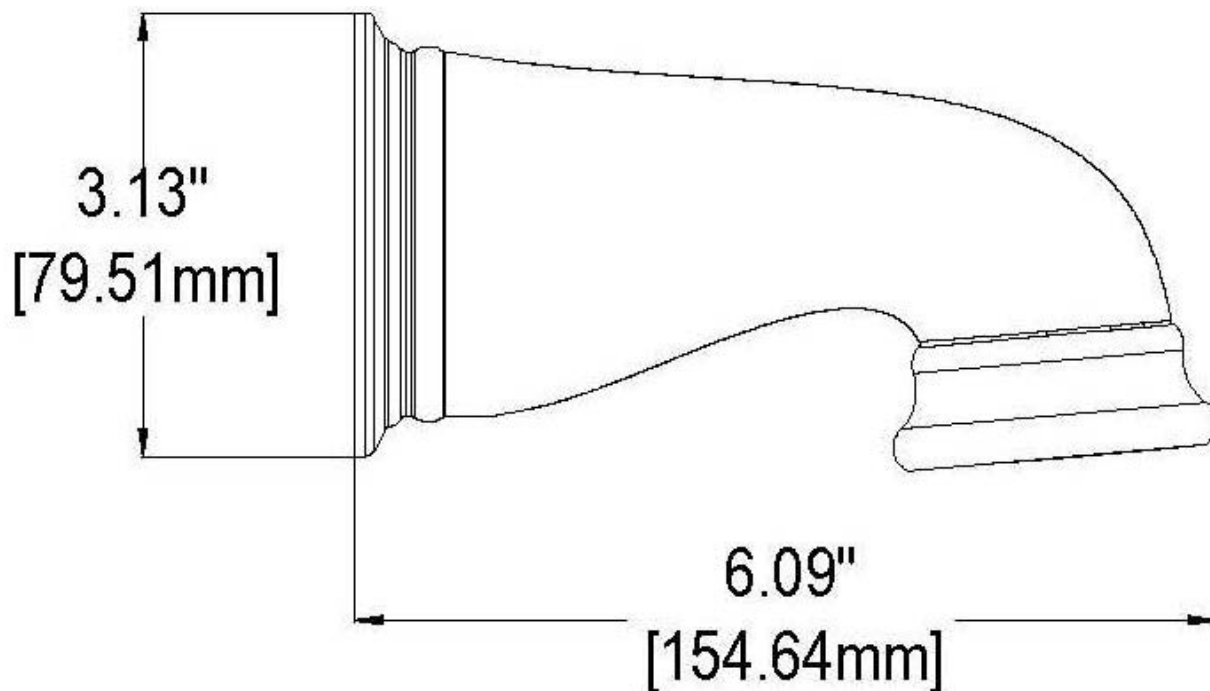

### FEATURES:

- 1/2 in. copper slip-fit connection
- Metal construction

### DIMENSIONS:

 NOTE: 1. All dimensions are in inches (millimeters) unless otherwise specified and are subject to change without notice.

Architect/Engineer Approval Space:

SPEAKMAN  
400 ANCHOR MILL ROAD  
NEW CASTLE, DE 19720